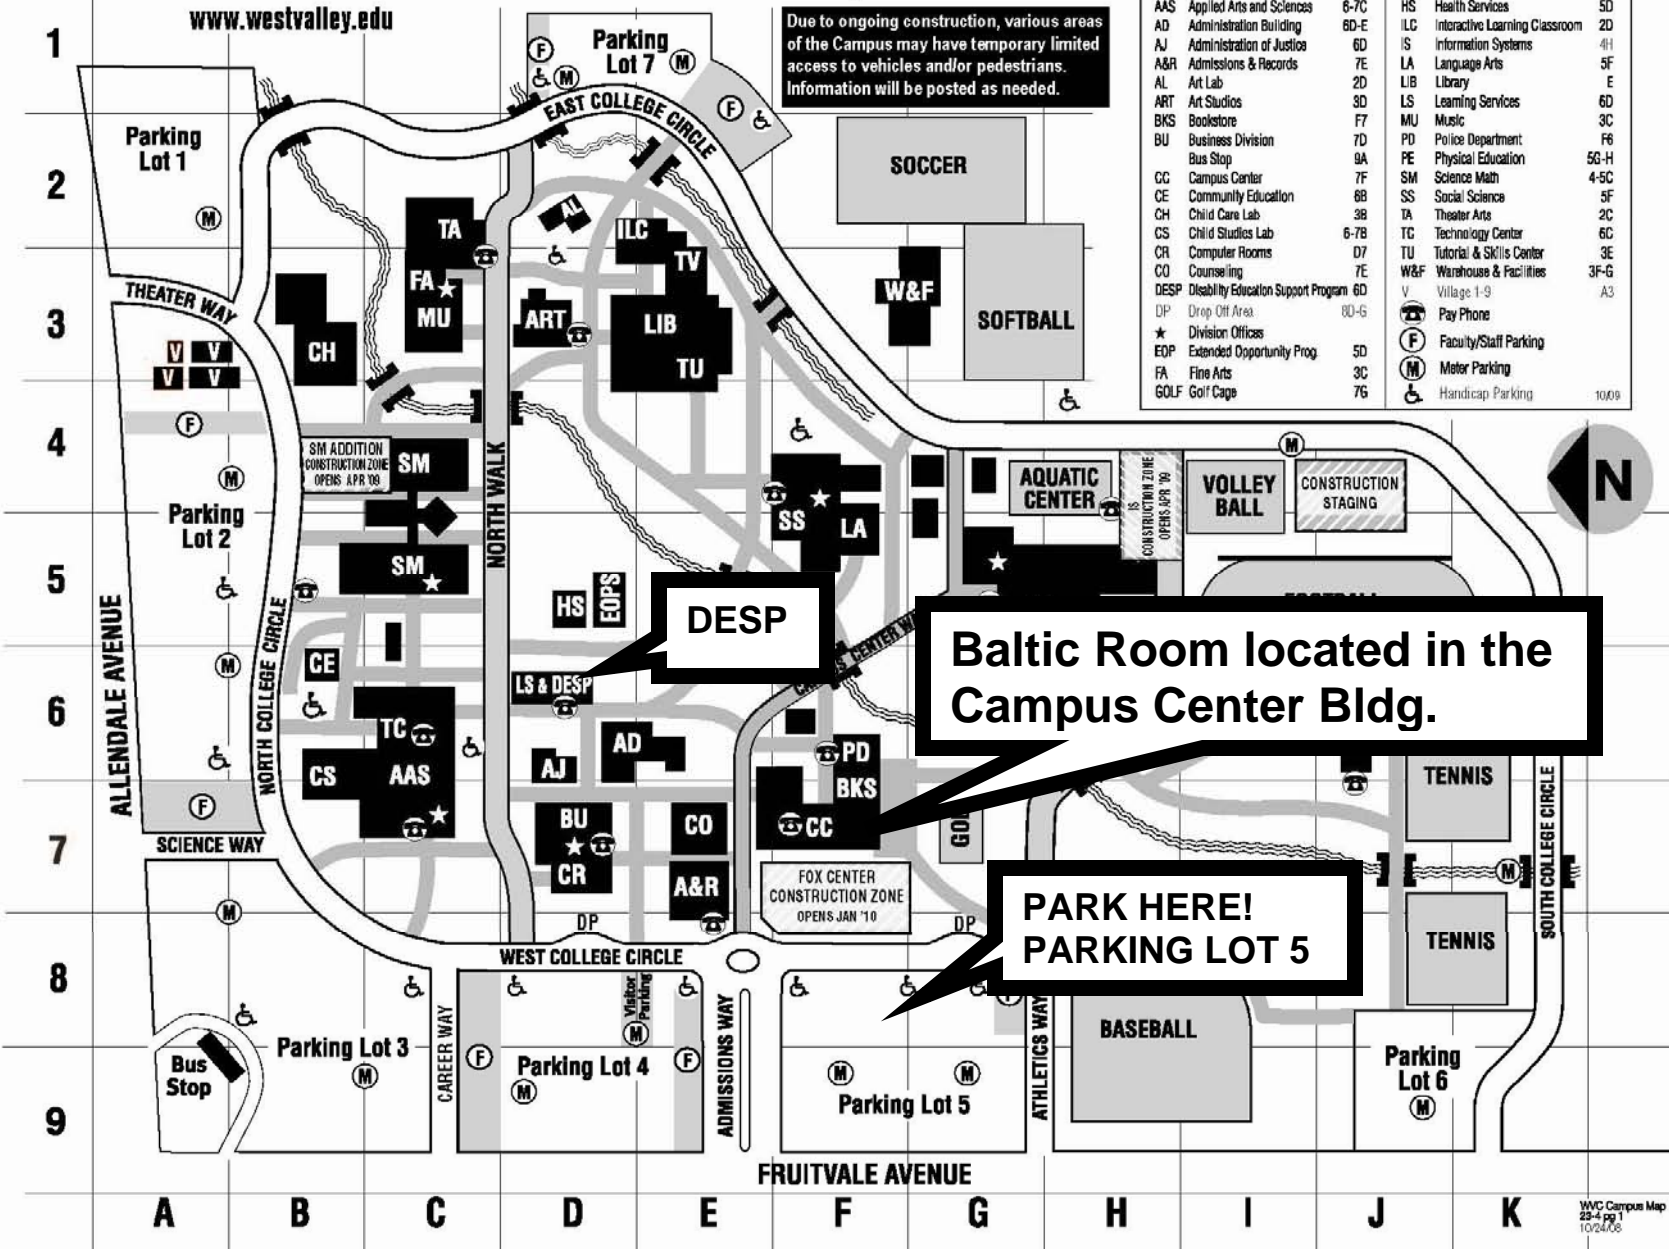

WEST VALLEY COLLEGE • SARATOGA, CALIFORNIA

www.westvalley.edu

Due to ongoing construction, various areas of the Campus may have temporary limited access to vehicles and/or pedestrians. Information will be posted as needed.

Campus Map Key					
BUILDING CODE	BUILDING NAME	LOCATOR GRID	BUILDING CODE	BUILDING NAME	LOCATOR GRID
AAS	Applied Arts and Sciences	6-7C	HS	Health Services	5D
AD	Administration Building	6D-E	ILC	Interactive Learning Classroom	2D
AJ	Administration of Justice	6D	IS	Information Systems	4H
A&R	Admissions & Records	7E	LA	Language Arts	5F
AL	Art Lab	2D	LIB	Library	E
ART	Art Studios	3D	LS	Learning Services	6D
BKS	Bookstore	7F	MU	Music	3C
BU	Business Division	7D	PD	Police Department	F6
	Bus Stop	9A	PE	Physical Education	5G-H
CC	Campus Center	7F	SM	Science Math	4-5C
CE	Community Education	6B	SS	Social Science	5F
CH	Child Care Lab	3B	TA	Theater Arts	2C
CS	Child Studies Lab	6-7B	TC	Technology Center	6C
CR	Computer Rooms	07	TU	Tutorial & Skills Center	3E
CO	Counseling	7E	W&F	Warehouse & Facilities	3F-G
DESP	Disability Education Support Program	6D	V	Village 1-9	A3
DP	Drop Off Area	8D-G		Pay Phone	
★	Division Offices		(F)	Faculty/Staff Parking	
EDP	Extended Opportunity Prog	5D	(M)	Meter Parking	
FA	Fine Arts	3C	(♿)	Handicap Parking	
GOLF	Golf Cage	7G			1009

Baltic Room located in the Campus Center Bldg.

**PARK HERE!
PARKING LOT 5**