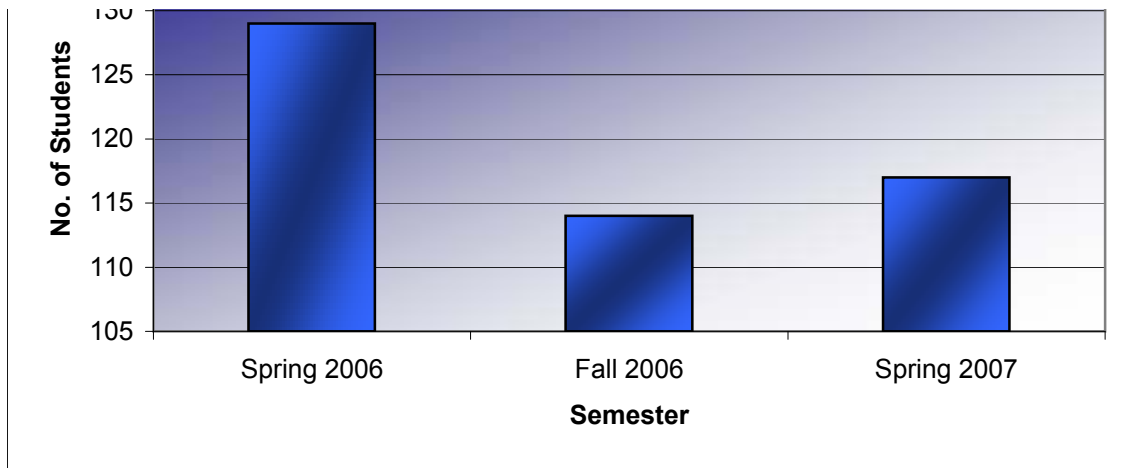

**No. of Students Graduating with an AA/AS Degree**

Academic Year	2005-2006	2006-2007		
Scholarships Earned	24	18		
Percentage		35%		

Semester	Spring 2006	Fall 2006	Spring 2007				
Honors list	129	114	117				