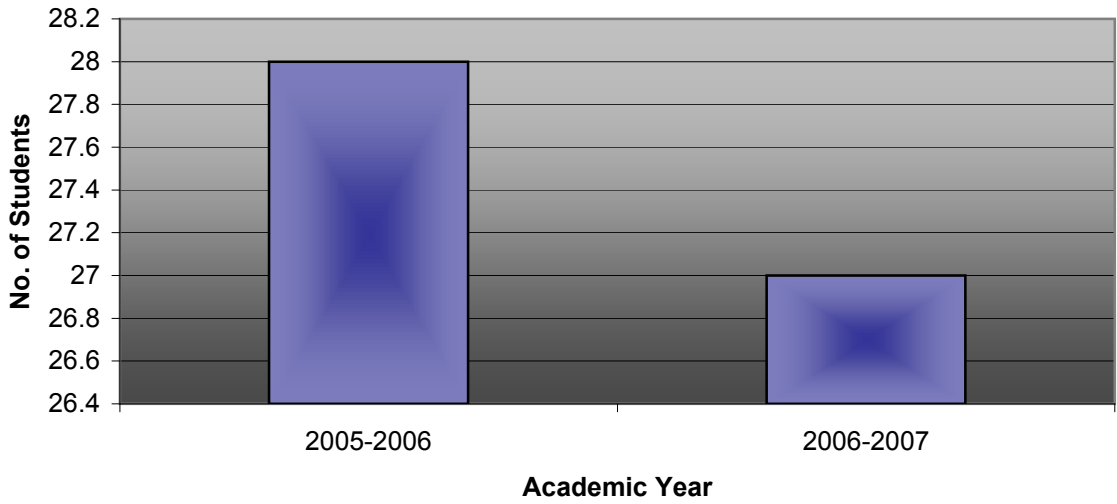

No. of Students Graduating with an AA/AS Degree