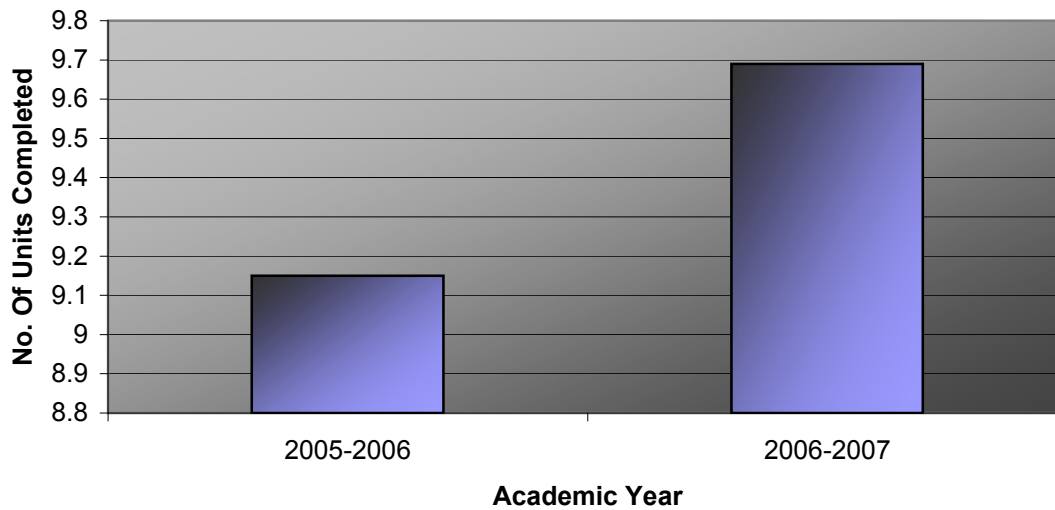

Average No. Of Units Completed by EOPS Students