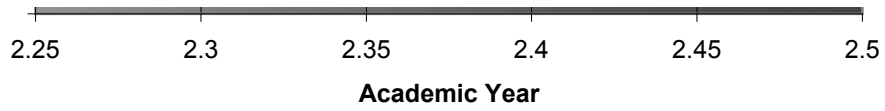

Percentage	Received	Total
Fall 2006	79%	233	295
Spring 2007	79%	229	289