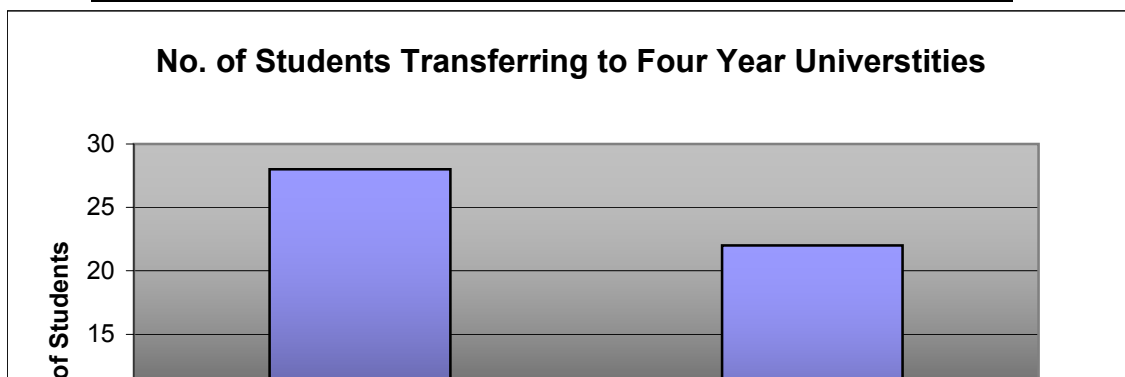

Academic Year	2005-2006	2006-2007		
Transfer Students	28	22